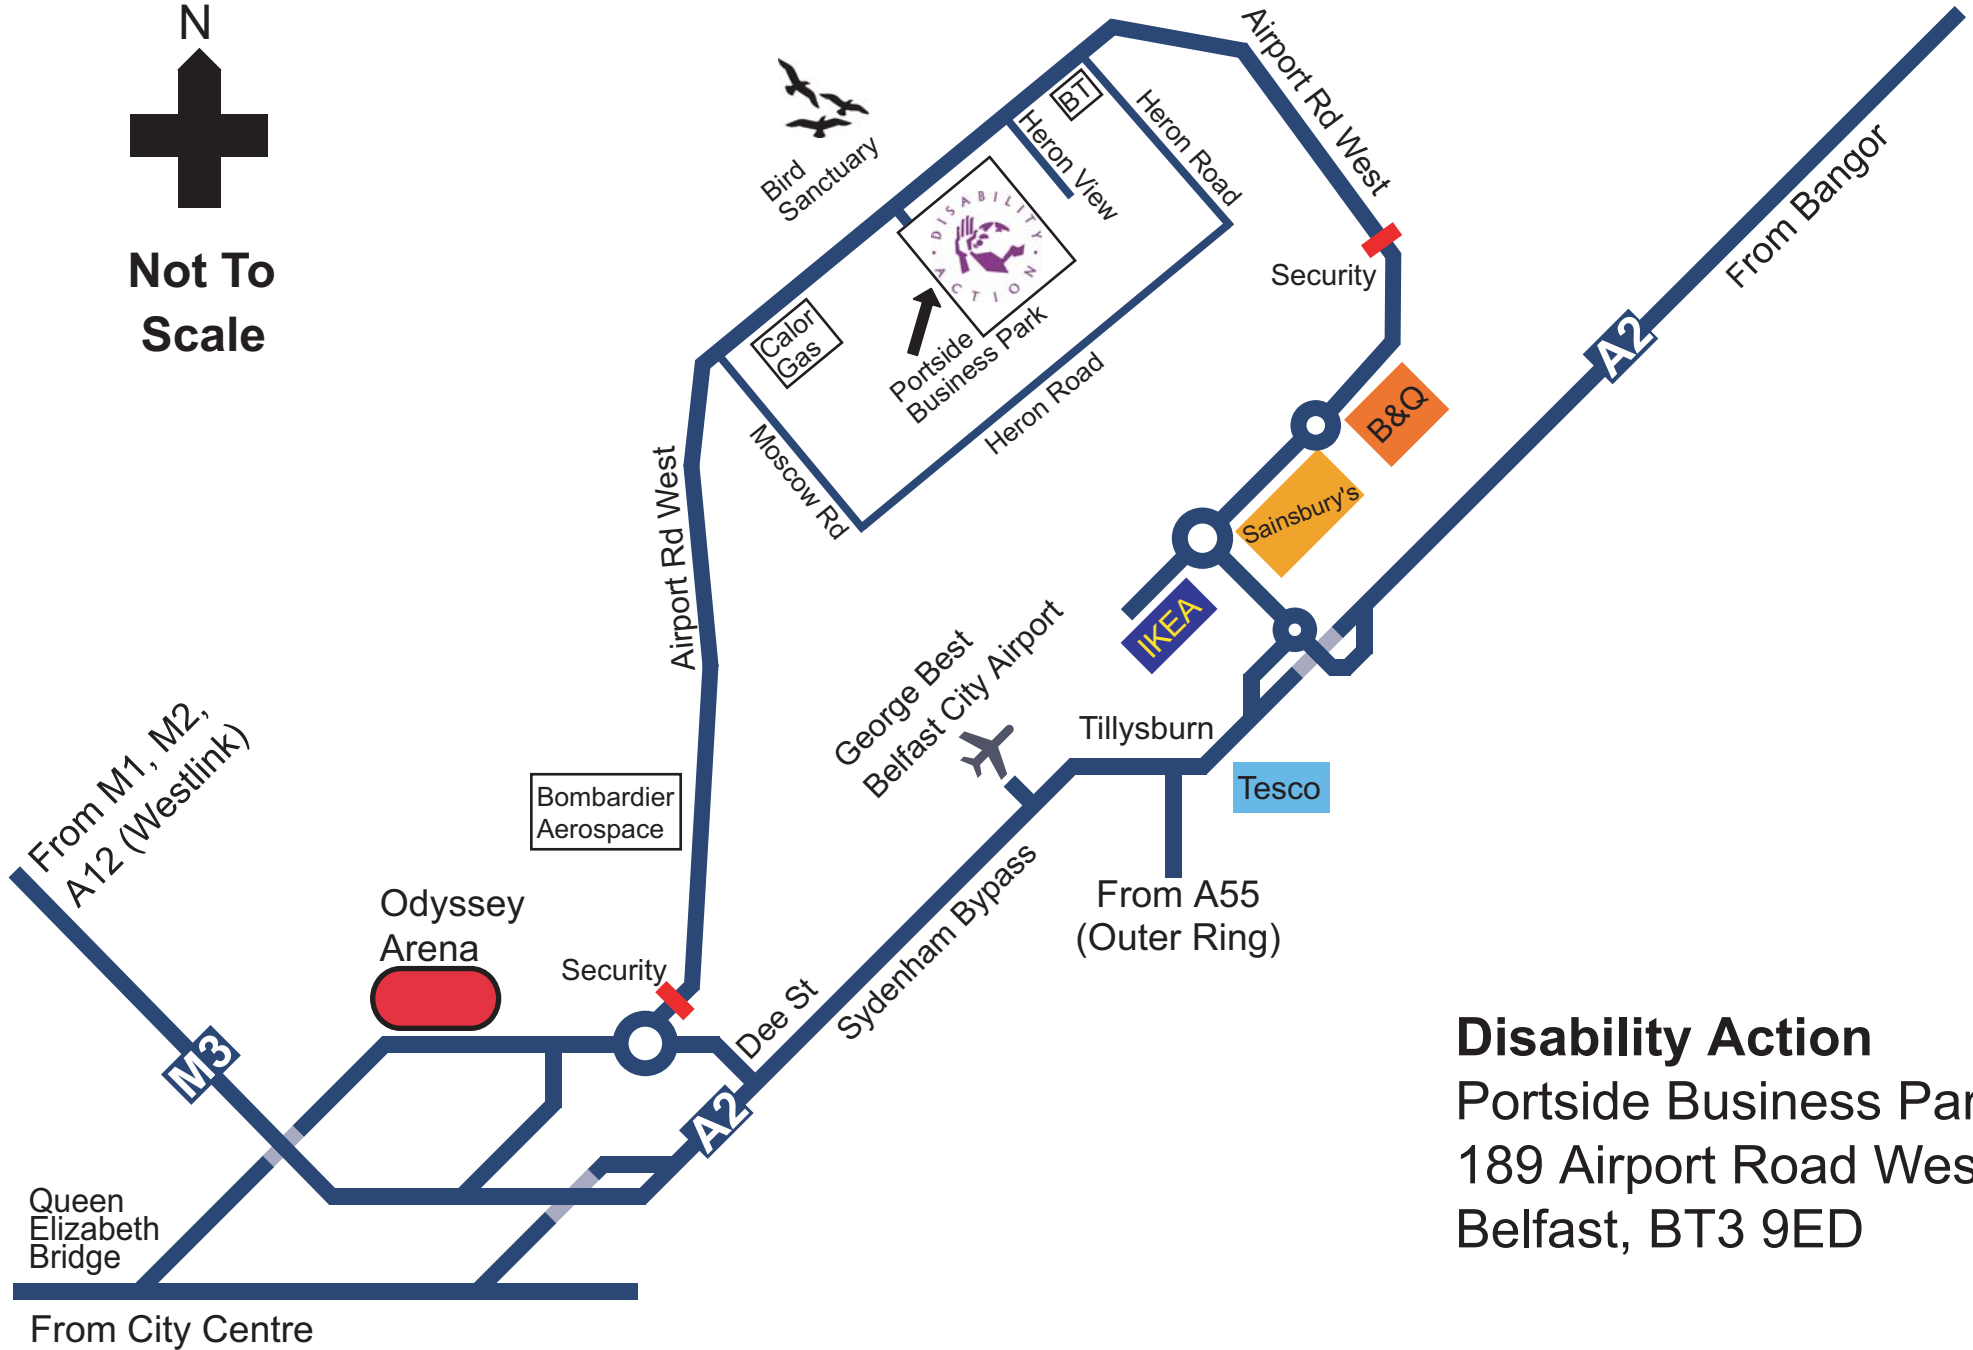

Not To Scale

Disability Action
Portside Business Park
189 Airport Road West
Belfast, BT3 9ED